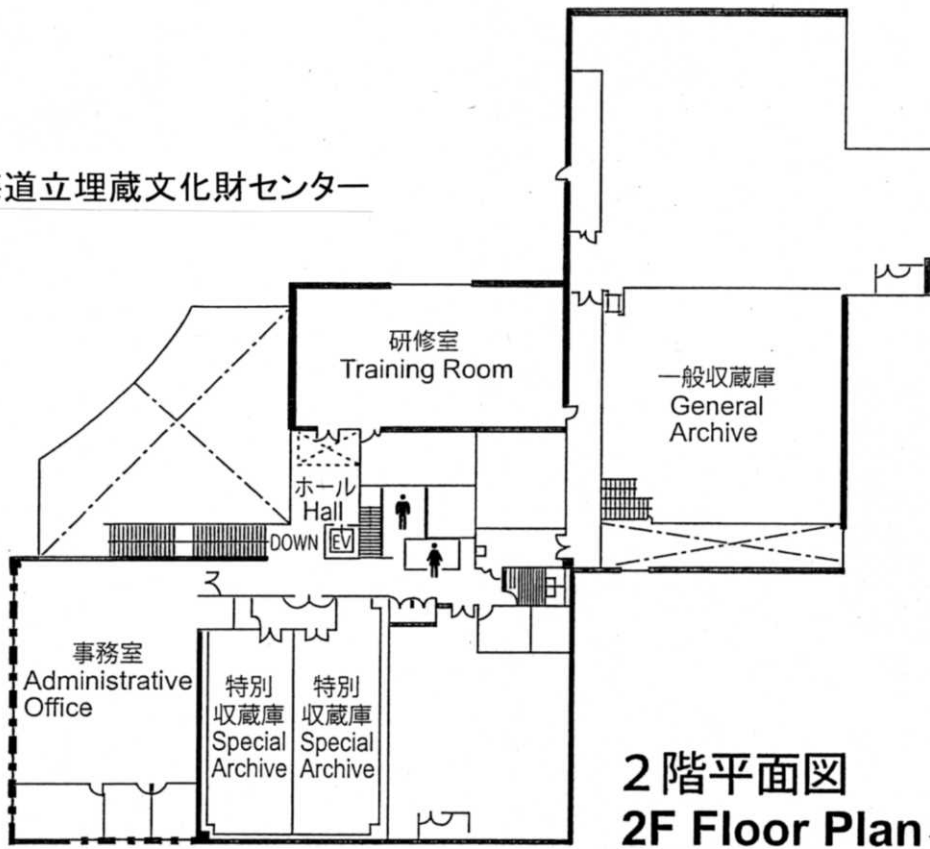

- Research Room (253 m²)
- Conservation Room (245 m²)
- Analysis & Experiment Room (101 m²)
- Studio (105 m²)
- Library (177 m²)
- Training Room (196 m²)
- Administrative Office (265 m²)

北海道立埋蔵文化財センター

2階平面図
2F Floor Plan

1階平面図
1F Floor Plan