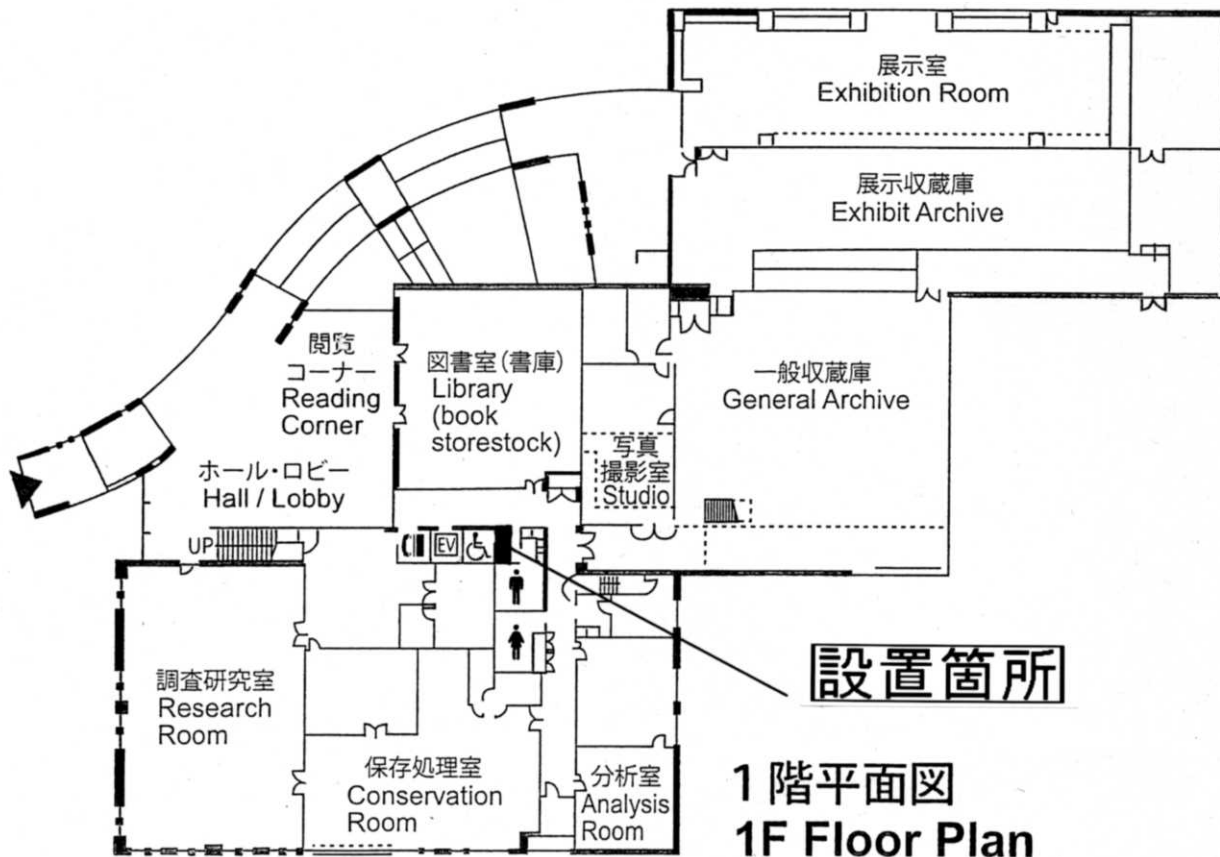

- Research Room (253 m²)
- Conservation Room (245 m²)
- Analysis & Experiment Room (101 m²)
- Studio (105 m²)
- Library (177 m²)
- Training Room (196 m²)
- Administrative Office (265 m²)

北海道立埋蔵文化財センター

2階平面図
2F Floor Plan

1階平面図
1F Floor Plan