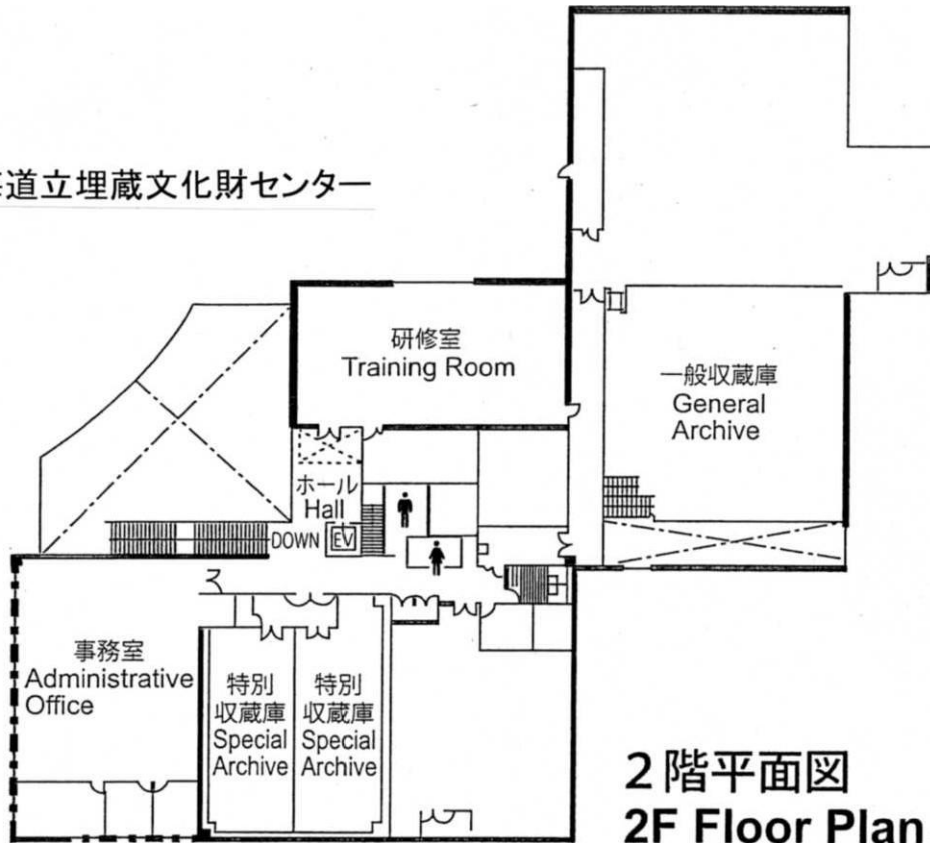

- Research Room (253 m²)
- Conservation Room (245 m²)
- Analysis & Experiment Room (101 m²)
- Studio (105 m²)
- Library (177 m²)
- Training Room (196 m²)
- Administrative Office (265 m²)

北海道立埋蔵文化財センター

2階平面図
2F Floor Plan

1階平面図
1F Floor Plan