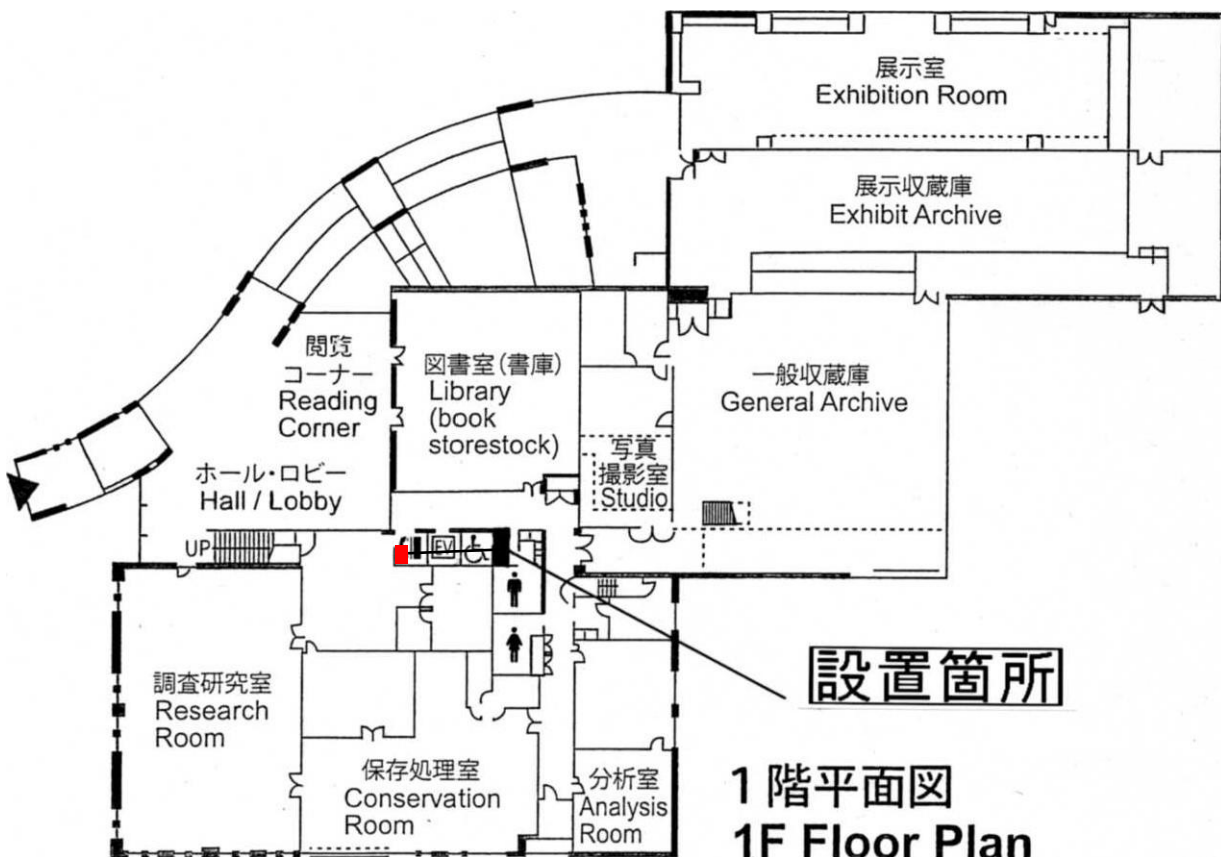

- Research Room (253 m²)
- Conservation Room (245 m²)
- Analysis & Experiment Room (101 m²)
- Studio (105 m²)
- Library (177 m²)
- Training Room (196 m²)
- Administrative Office (265 m²)

北海道立埋蔵文化財センター

2階平面図
2F Floor Plan

1階平面図
1F Floor Plan